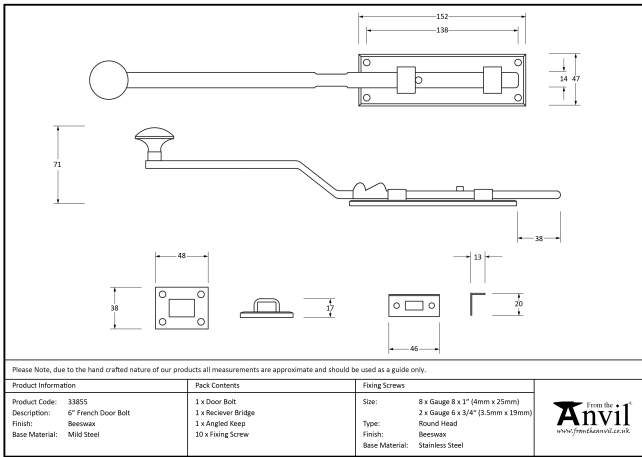

Gallery

Anvil
SPECIALIST HARDWARE