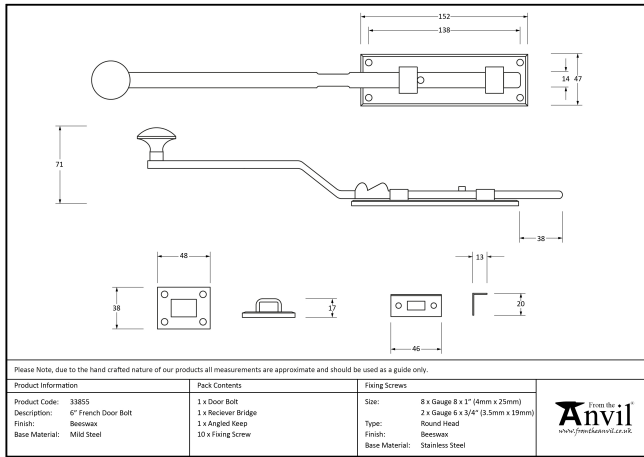

Gallery

Anvil
SPECIALIST HARDWARE