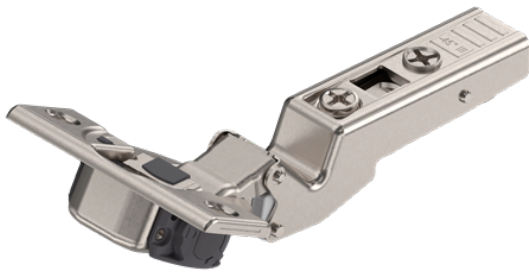

## Clip Top -45° III Hinge inc Blumotion, Screw-on Boss - Overlay - Sprung - Nickel Plate - Austrian

Variant code: 79B3450

CLIP top BLUMOTION angled hinge

Features:

- Opening angle: 110°
- Cabinet angle: -45°
- Cranking: max. overlay
- Boss assembly: screw-on
- Boss material: Steel boss
- Closing mechanism: with spring
- Side adjustment: +/- 2 mm
- Depth adjustment: + 3/- 2 mm,  
Convenient with spiral screw