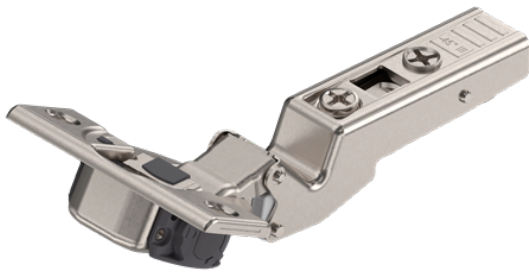

Clip Top -45° III Hinge inc Blumotion, Screw-on Boss - Overlay - Sprung - Nickel Plate - Austrian

Variant code: 79B3450

CLIP top BLUMOTION angled hinge

Features:

- Opening angle: 110°
- Cabinet angle: -45°
- Cranking: max. overlay
- Boss assembly: screw-on
- Boss material: Steel boss
- Closing mechanism: with spring
- Side adjustment: +/- 2 mm
- Depth adjustment: + 3/- 2 mm,
Convenient with spiral screw