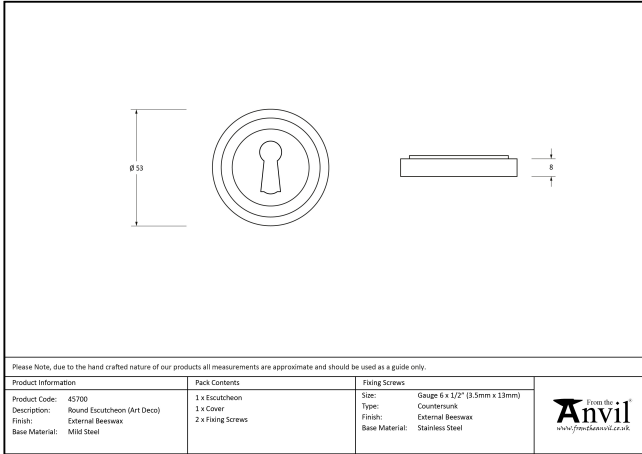

Gallery

Product Information	Pack Contents	Fixing Screws	
Product Code: 45700 Description: Round Escutcheon (Art Deco) Finish: External Beeswax Base Material: Mild Steel	1 x Escutcheon 1 x Cover 2 x Fixing Screws	Size: Gauge 6 x 1/2" (3.5mm x 13mm) Type: Countersunk Finish: External Beeswax Base Material: Stainless Steel