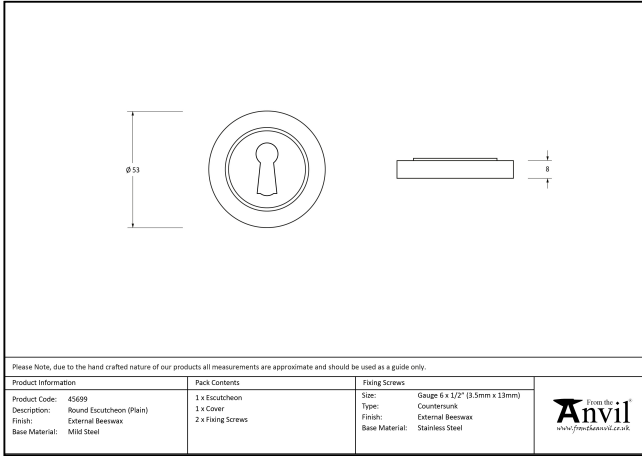

Gallery

Product Information	Pack Contents	Fixing Screws	
Product Code: 45699 Description: Round Escutcheon (Plain) Finish: External Beeswax Base Material: Mild Steel	1 x Escutcheon 1 x Cover 2 x Fixing Screws	Size: Gauge 6 x 1/2" (3.5mm x 13mm) Type: Countersunk Finish: External Beeswax Base Material: Stainless Steel