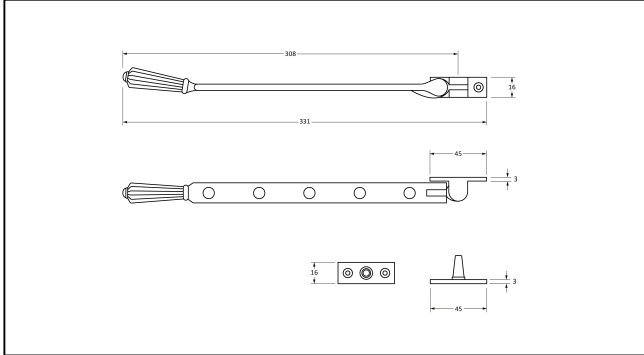

Gallery

Product Information	Pack Contents	Fixing Screws	
Product Code: 45361 Description: Hinton 12" Window Stay Finish: Aged Brass Base Material: Brass	1 x Stay 2 x Stay Pins 6 x Fixing Screws	Size: Gauge 8 x 3/4" (4mm x 19mm) Type: Countersunk Raised Head Finish: Dark Plating Base Material: Stainless Steel