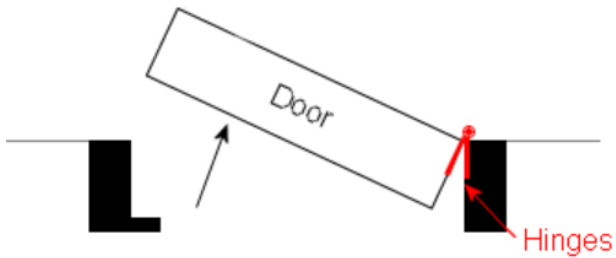

As the door is opened, the door rises up the spiral knuckle. The weight of the door combined with the bevel on the hinged joint allows the door to close by itself when the door is released.

These hinges are handed to suit the direction of swing of your doors, so this needs to be specified at time of ordering.

Features:

- Rising butt hinges, 102 x 76mm.
- Sold as a pair
- Dark Bronze finish
- Comes with matching screws.

Hinges should be lightly greased on installation. N.B. Rising butt hinges are not suitable for use on fire doors.

Unsure if you need left or right handed? Use the image diagrams above to help you determine what you need.

Gallery

LEFT HAND RISING BUTTS

Stand facing the door
The door must open away from you
With the door hinged on the left