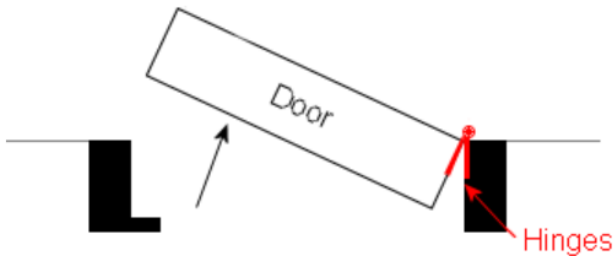

As the door is opened, the door rises up the spiral knuckle. The weight of the door combined with the bevel on the hinged joint allows the door to close by itself when the door is released.

These hinges are handed to suit the direction of swing of your doors, so this needs to be specified at time of ordering.

Features:

- Rising butt hinges, 102 x 76mm.
- Sold as a pair
- Dark Bronze finish
- Comes with matching screws.

Hinges should be lightly greased on installation. N.B. Rising butt hinges are not suitable for use on fire doors.

Unsure if you need left or right handed? Use the image diagrams above to help you determine what you need.

Gallery

LEFT HAND RISING BUTTS

Stand facing the door
The door must open away from you
With the door hinged on the left