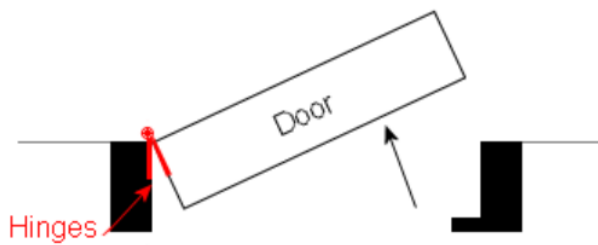

Gallery

LEFT HAND RISING BUTTS

Stand facing the door
The door must open away from you
With the door hinged on the left