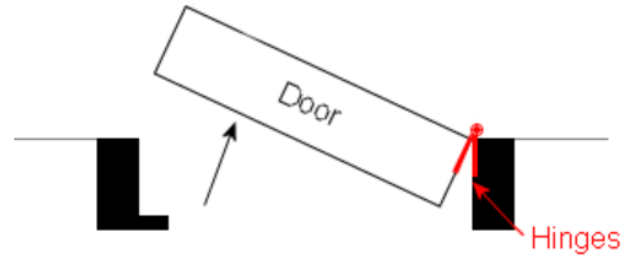

As the door is opened, the door rises up the spiral knuckle. The weight of the door combined with the bevel on the hinged joint allows the door to close by itself when the door is released.

These hinges are handed to suit the direction of swing of your doors, so this needs to be specified at time of ordering.

Features:

- Rising butt hinges, 102 x 76mm.
- Sold as a pair
- Dark Bronze finish
- Comes with matching screws.

Hinges should be lightly greased on installation. N.B. Rising butt hinges are not suitable for use on fire doors.

Unsure if you need left or right handed? Use the image diagrams above to help you determine what you need.

Gallery

LEFT HAND RISING BUTTS

Stand facing the door
The door must open away from you
With the door hinged on the left