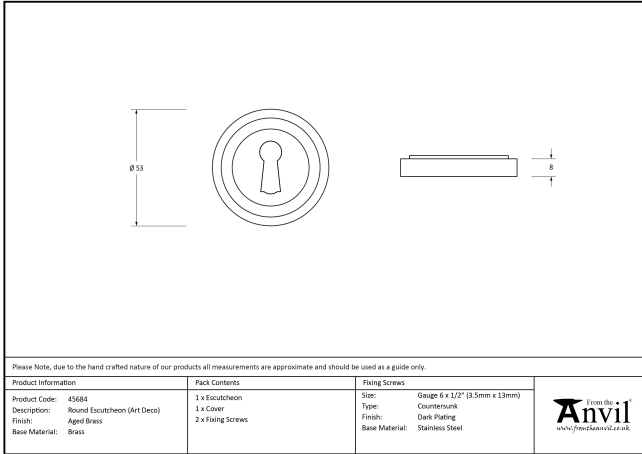

Gallery

Product Information	Pack Contents	Fixing Screws	
Product Code: 45684 Description: Round Escutcheon (Art Deco) Finish: Aged Brass Base Material: Brass	1 x Escutcheon 1 x Cover 2 x Fixing Screws	Size: Gauge 6 x 1/2" (3.5mm x 13mm) Type: Countersunk Finish: Dark Plating Base Material: Stainless Steel