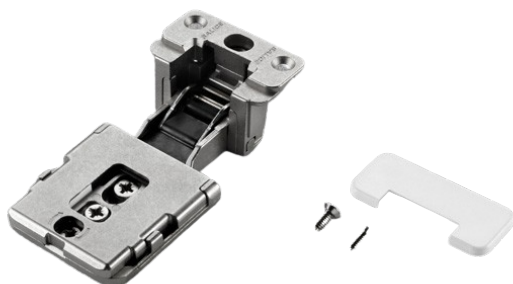

## Salice Conecta Hidden Soft Close 94° Hinge, For Aluminium-framed Doors - Full Overlay - Nickel

Variant code: CQZ3KE9XXV

Salice Conecta is the totally innovative hinge that is completely hidden inside the door and the side of the cabinet.

Its technical characteristics allow it to manage the opening and closing movements with precision and fluidity even with large and heavy furniture doors in both wood and aluminium.

Features:

- Rapid fixing of the door to the cabinet side
- For aluminium-framed doors
- 24 mm deep metal cup
- 94° opening
- Sideways adjustment -2 +0,5 mm
- Height adjustment -2,5 +2,5 mm
- Depth adjustment 0 +3 mm

Property	Value
Finish	Nickel
Opening angle (°)	94
Overlay (mm)	Full