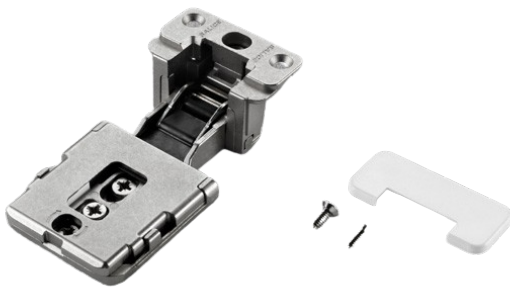

## Salice Conecta Hidden Soft Close 94° Hinge, For Aluminium-framed Doors - Full Overlay - Nickel

Variant code: CQZ3KE9XXV

Salice Conecta is the totally innovative hinge that is completely hidden inside the door and the side of the cabinet.

Its technical characteristics allow it to manage the opening and closing movements with precision and fluidity even with large and heavy furniture doors in both wood and aluminium.

Features:

- Rapid fixing of the door to the cabinet side
- For aluminium-framed doors
- 24 mm deep metal cup
- 94° opening
- Sideways adjustment -2 +0,5 mm
- Height adjustment -2,5 +2,5 mm
- Depth adjustment 0 +3 mm

Property	Value
----------	-------

Finish	Nickel
--------	--------

Opening angle (°)	94
-------------------	----

Overlay (mm)	Full
--------------	------