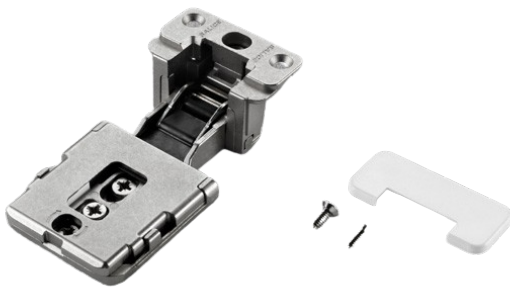

Salice Conecta Hidden Soft Close 94° Hinge, For Aluminium-framed Doors - Full Overlay - Nickel

Variant code: CQZ3KE9XXV

Salice Conecta is the totally innovative hinge that is completely hidden inside the door and the side of the cabinet.

Its technical characteristics allow it to manage the opening and closing movements with precision and fluidity even with large and heavy furniture doors in both wood and aluminium.

Features:

- Rapid fixing of the door to the cabinet side
- For aluminium-framed doors
- 24 mm deep metal cup
- 94° opening
- Sideways adjustment -2 +0,5 mm
- Height adjustment -2,5 +2,5 mm
- Depth adjustment 0 +3 mm

Property	Value
----------	-------

Finish	Nickel
--------	--------

Opening angle (°)	94
-------------------	----

Overlay (mm)	Full
--------------	------