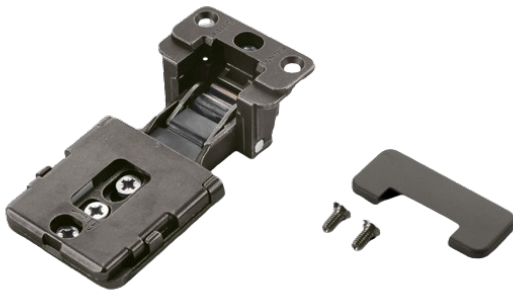

## Salice Conecta Hidden Soft Close 94° Hinge, For Aluminium-framed Doors - Full Overlay - Titanium

Variant code: CQZ3KE6XXV

Salice Conecta is the totally innovative hinge that is completely hidden inside the door and the side of the cabinet.

Its technical characteristics allow it to manage the opening and closing movements with precision and fluidity even with large and heavy furniture doors in both wood and aluminium.

Features:

- Rapid fixing of the door to the cabinet side
- For aluminium-framed doors
- 24 mm deep metal cup
- 94° opening
- Sideways adjustment -2 +0,5 mm
- Height adjustment -2,5 +2,5 mm
- Depth adjustment 0 +3 mm

Property	Value
Opening angle (°)	94
Finish	Titanium
Overlay (mm)	Full