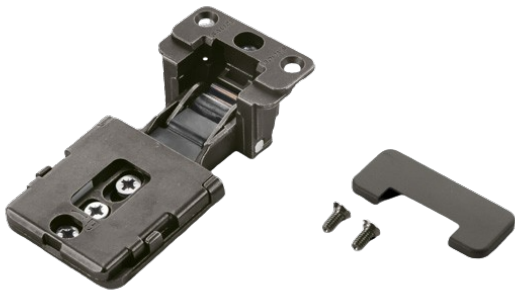

Salice Conecta Hidden Soft Close 94° Hinge, For Aluminium-framed Doors - Full Overlay - Titanium

Variant code: CQZ3KE6XXV

Salice Conecta is the totally innovative hinge that is completely hidden inside the door and the side of the cabinet.

Its technical characteristics allow it to manage the opening and closing movements with precision and fluidity even with large and heavy furniture doors in both wood and aluminium.

Features:

- Rapid fixing of the door to the cabinet side
- For aluminium-framed doors
- 24 mm deep metal cup
- 94° opening
- Sideways adjustment -2 +0,5 mm
- Height adjustment -2,5 +2,5 mm
- Depth adjustment 0 +3 mm

Property	Value
Opening angle (°)	94
Finish	Titanium
Overlay (mm)	Full