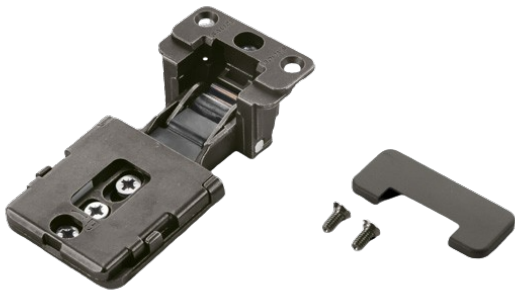

## Salice Conecta Hidden Soft Close 94° Hinge, For Aluminium-framed Doors - Full Overlay - Titanium

Variant code: CQZ3KE6XXV

Salice Conecta is the totally innovative hinge that is completely hidden inside the door and the side of the cabinet.

Its technical characteristics allow it to manage the opening and closing movements with precision and fluidity even with large and heavy furniture doors in both wood and aluminium.

Features:

- Rapid fixing of the door to the cabinet side
- For aluminium-framed doors
- 24 mm deep metal cup
- 94° opening
- Sideways adjustment -2 +0,5 mm
- Height adjustment -2,5 +2,5 mm
- Depth adjustment 0 +3 mm

Property	Value
Opening angle (°)	94
Finish	Titanium
Overlay (mm)	Full